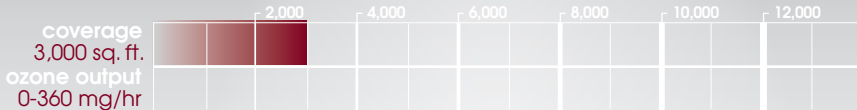

AP3000

PORTABLE WHOLE HOME/OFFICE SYSTEM

description

- Self contained, portable, multiple technologies, whole home/office air system
- Plugs into standard 120VAC outlet
- Adjustable purifier control and fan speed
- LCD status display of machine
- All settings are remote control adjusted only

applications

- For reduction or removal of typical indoor air pollutants such as: visible smoke, odors, and microbials on **surfaces***
- School classrooms
- Nursing homes
- Public lobbies and waiting rooms

the technology

The AP3000 substantially reduces odors, visible smoke from the air, and microbial populations on **surfaces***,* commonly found in the average home or office environment. AP3000 also utilizes needlepoint ionization, pulsating negative/positive ion field generator,

corona discharge air freshener, and the patent pending ActivePure technology – consisting of a special UV light and photocatalyst target – thereby creating an Advanced Oxidation Plasma containing several friendly oxidizers.

*Published scientific studies conducted on behalf of activTek by Dr. James Marsden at Kansas State University demonstrated that activTek's ActivePure® technology substantially reduces microbial populations on surfaces. The study's results are being provided solely for informational purposes. The study's results have not been reviewed by the FDA, EPA or any other governmental agency. Our products are not medical devices and are not intended to diagnose, treat, or cure any disease. We make no claims and no claims should be inferred as to the efficacy of our products to sanitize, disinfect or kill germs or other antimicrobials.

specifications

item number	9940040	
electrical	100 ~ 240 VAC 50/60 Hz External Power Supply	50 watts maximum power consumption
mechanical	40-60 CFM Fan, Washable electrostatic lint screen	computer style cord
controls	minimal front panel control, "away mode" feature with adjustable digital timer	5 speed fan control, 12 step purifier control 250 to 3,000 square feet
dimensions	12in high x 9in wide x 12in deep	30.5cm H x 23cm W x 30.5cm D
weight	16 pounds	7.25 kilograms