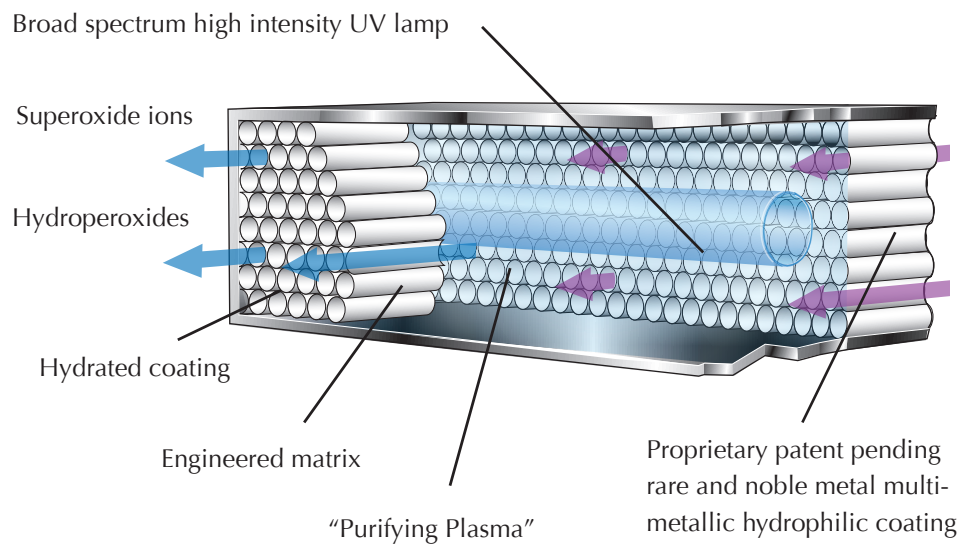

specifications

item number	9940040	
electrical	100 ~ 240 VAC 50/60 Hz External Power Supply	50 watts maximum power consumption
mechanical	40-60 CFM Fan, Washable electrostatic lint screen	computer style cord
controls	minimal front panel control, "away mode" feature with adjustable digital timer	5 speed fan control, 12 step purifier control 250 to 3,000 square feet
dimensions	12in high x 9in wide x 12in deep	30.5cm H x 23cm W x 30.5cm D
weight	16 pounds	7.25 kilograms

applications list

- Homes
- Apartments
- Offices
- RVs
- Houseboats
- Lobbies and reception areas
- School classrooms
- Nursing homes

installation details

By engineering the proper light wavelengths into the ActivePure cell, activTek Environmental has developed a highly effective system designed to utilize germicidal UV light. Falling between visible UV light and invisible X-Rays in the light spectrum, UV makes use of the same oxidation and